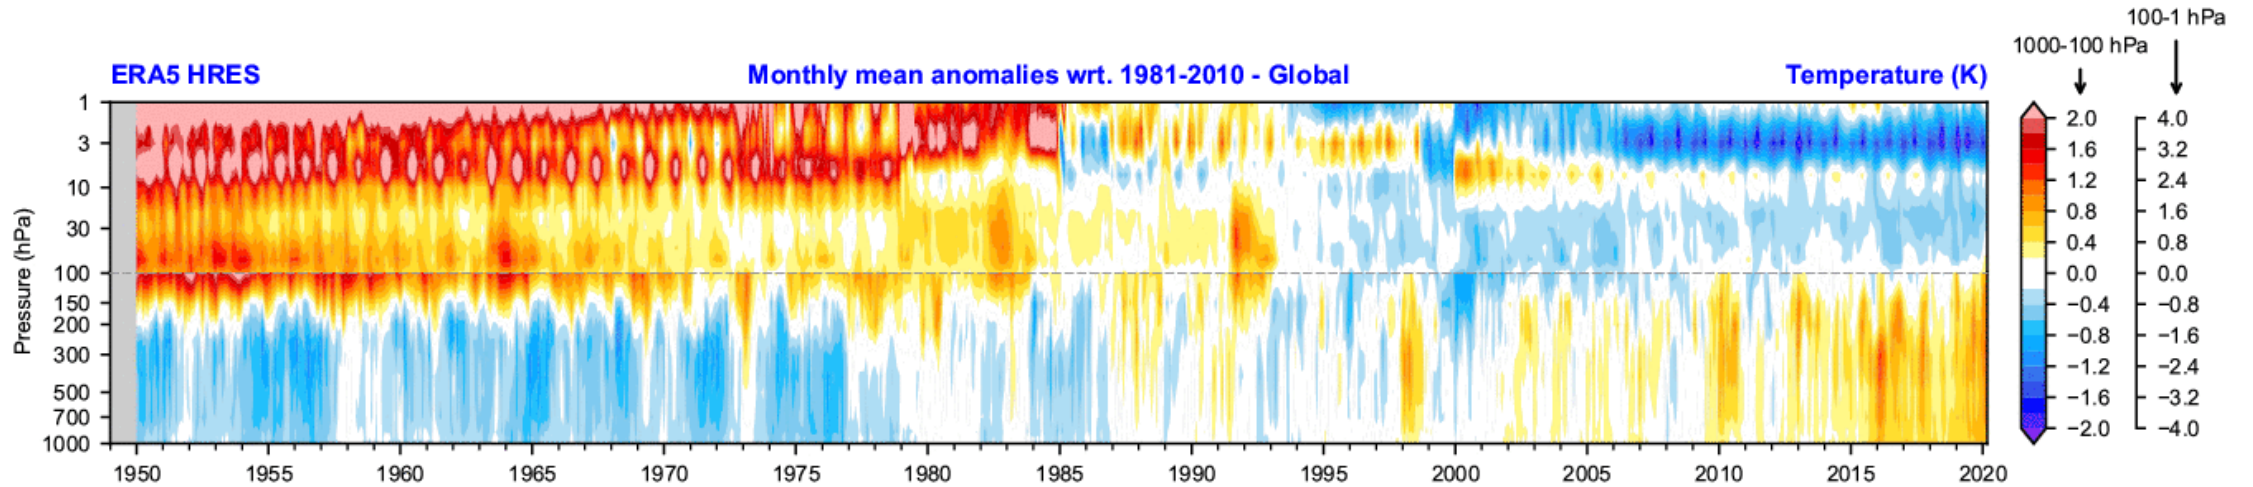

Climate Change

A new tool for monitoring a warming climate