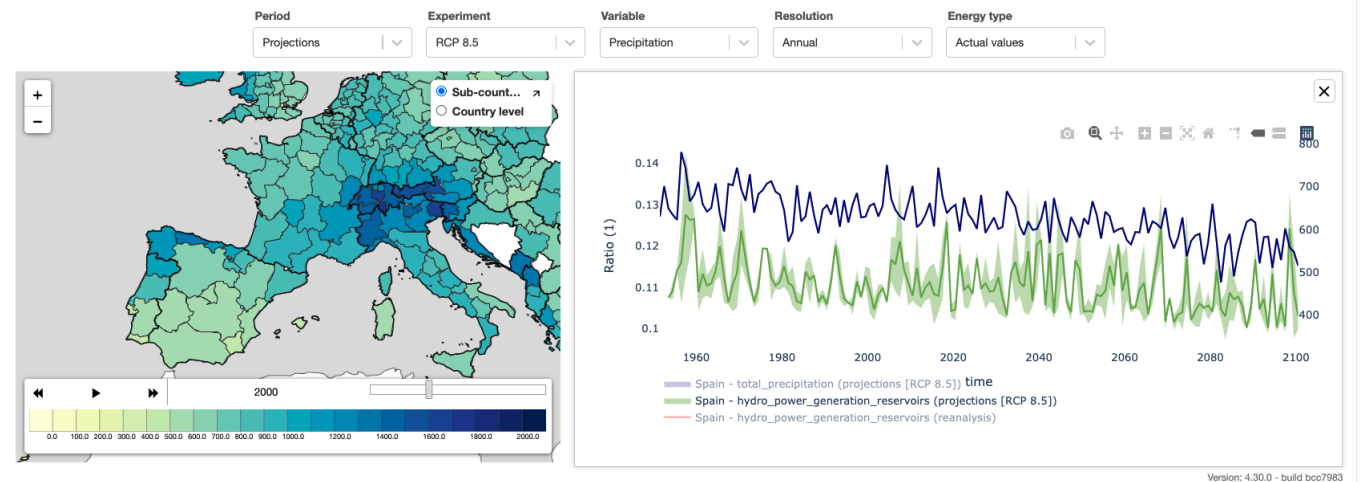

Climate Change

A new tool for monitoring a warming climate

Anomalies for September 2021

(Data: ERA5. Reference period: 1991-2020. Credit: C3S/ECMWF)

Climate Data Store - Application Preview

Climate Change

Operational service for users....