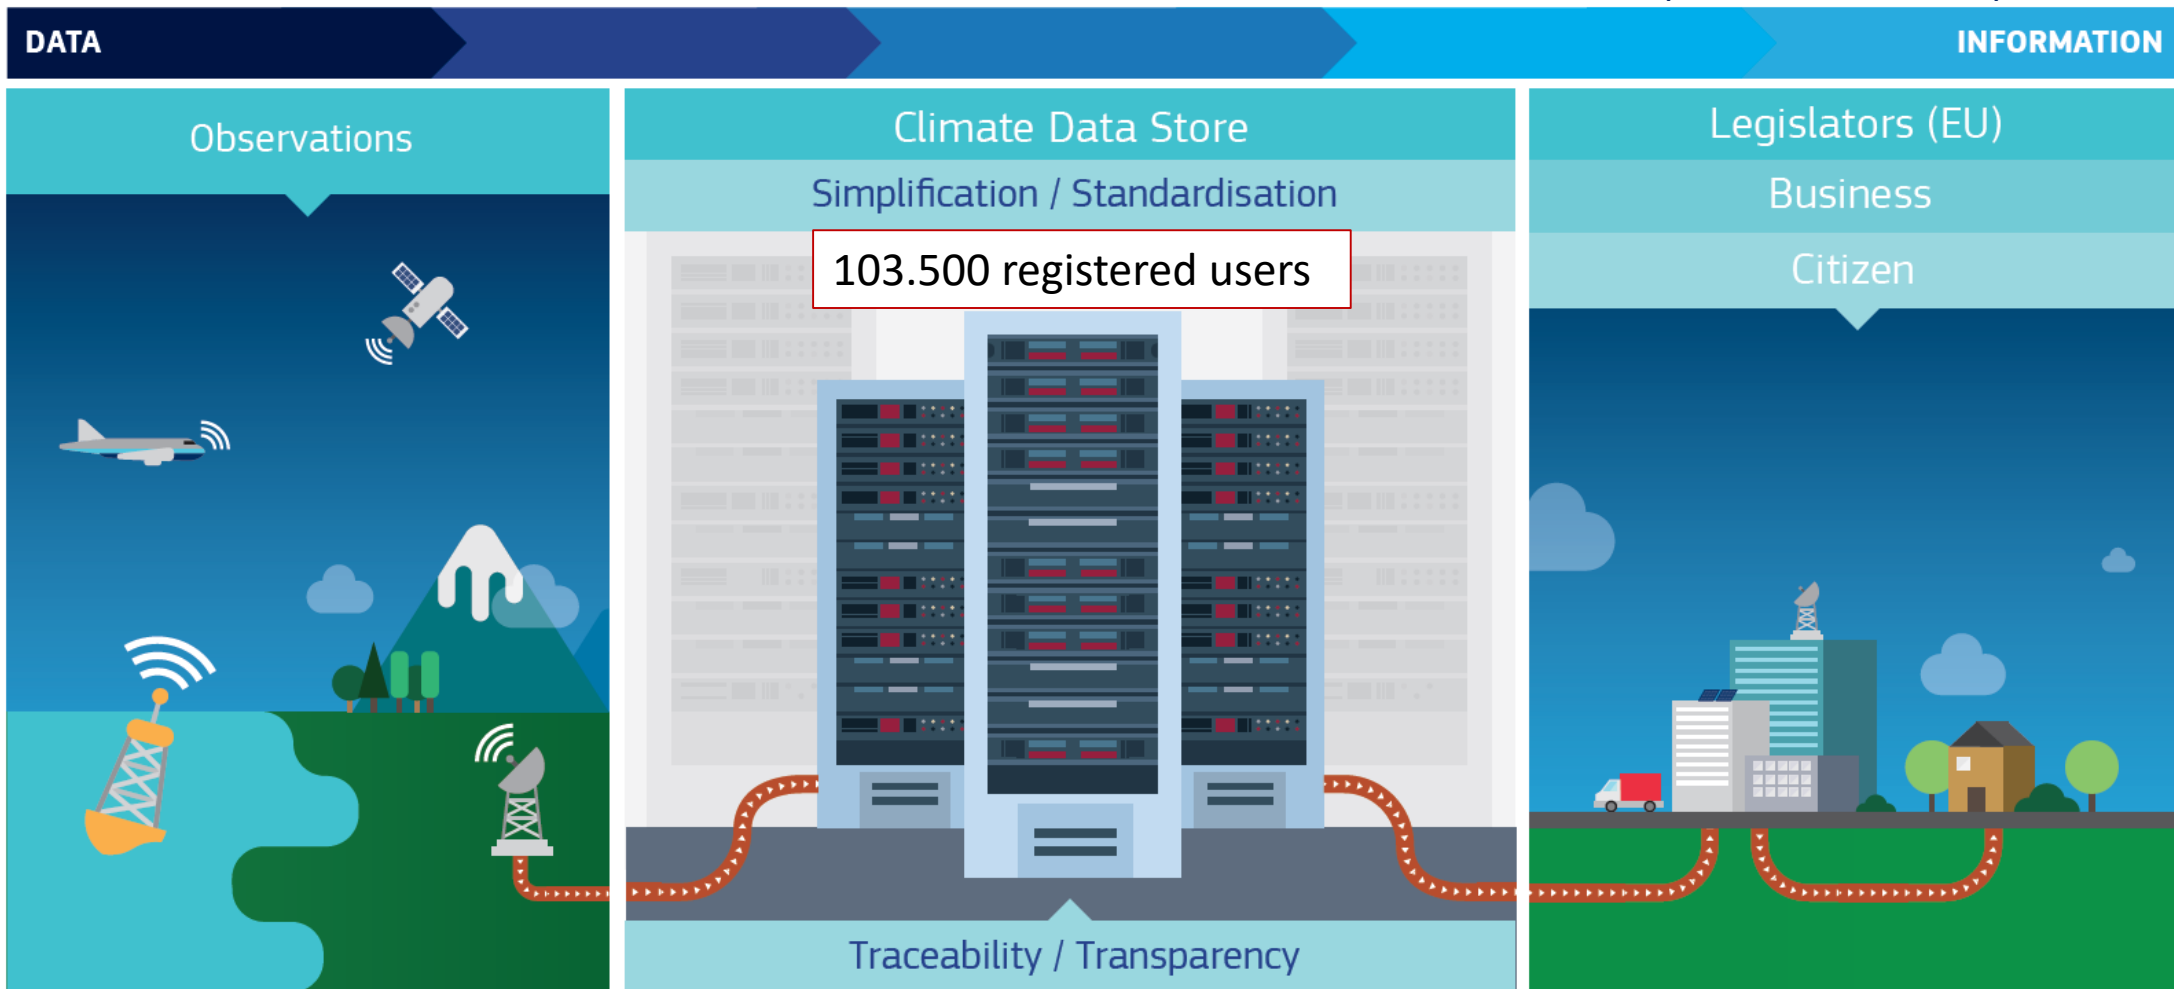

Climate Change

Copernicus Climate Change Service – the nexus between observations and society

<https://cds.climate.copernicus.eu>

PETABYTES

KILOBYTES

Free and open data that is traceable and transparent

109 Catalogued Datasets

24 catalogued public applications
+ 19 available the European Climate Data Explore (EEA)