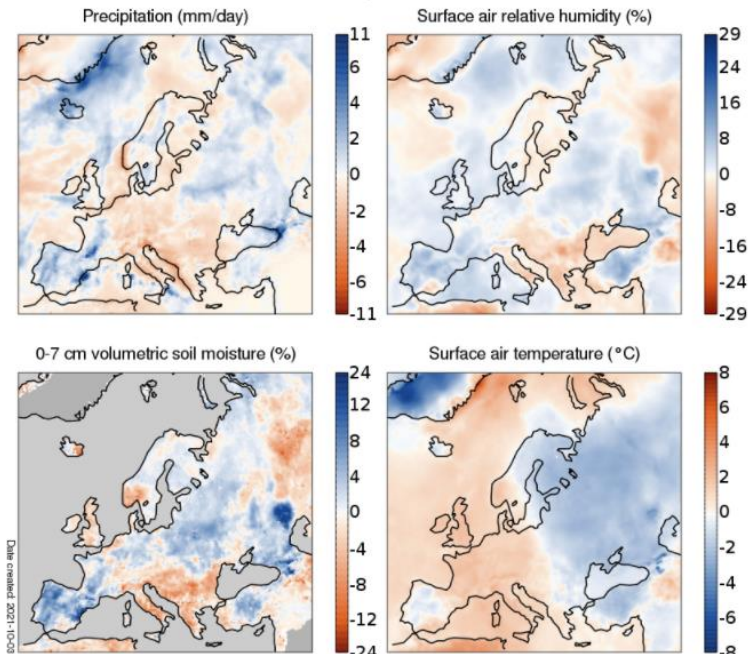

Anomalies for September 2021

(Data: ERA5. Reference period: 1991-2020. Credit: C3S/ECMWF)